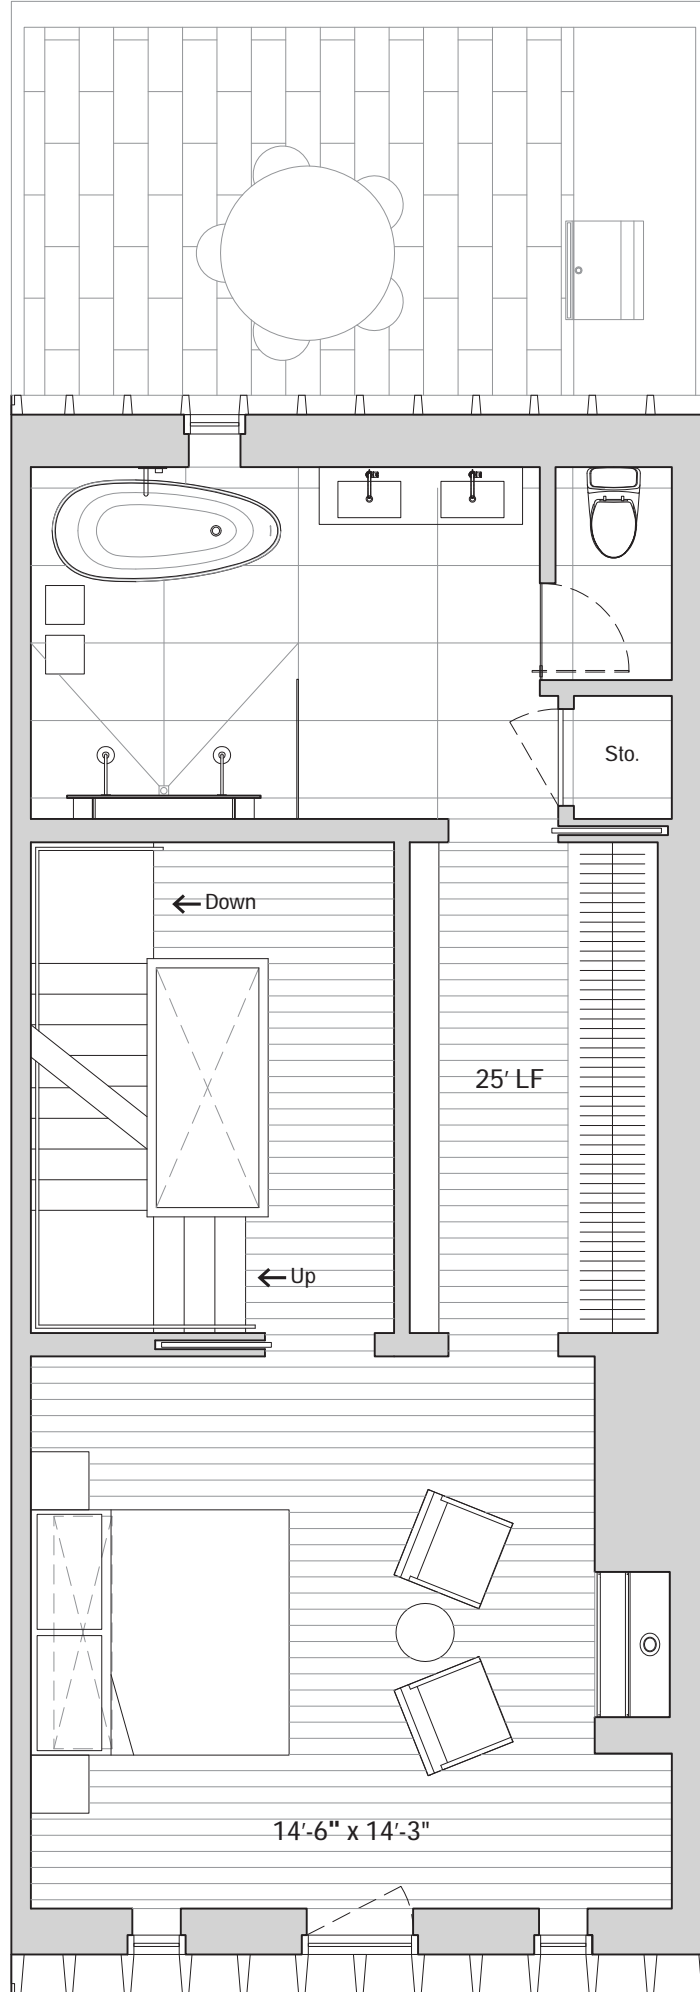

Dumbo Townhouses

Water & Pearl
175 Water Street
Third Floor

3049 SF
664 EXT SF
496 GARAGE SF