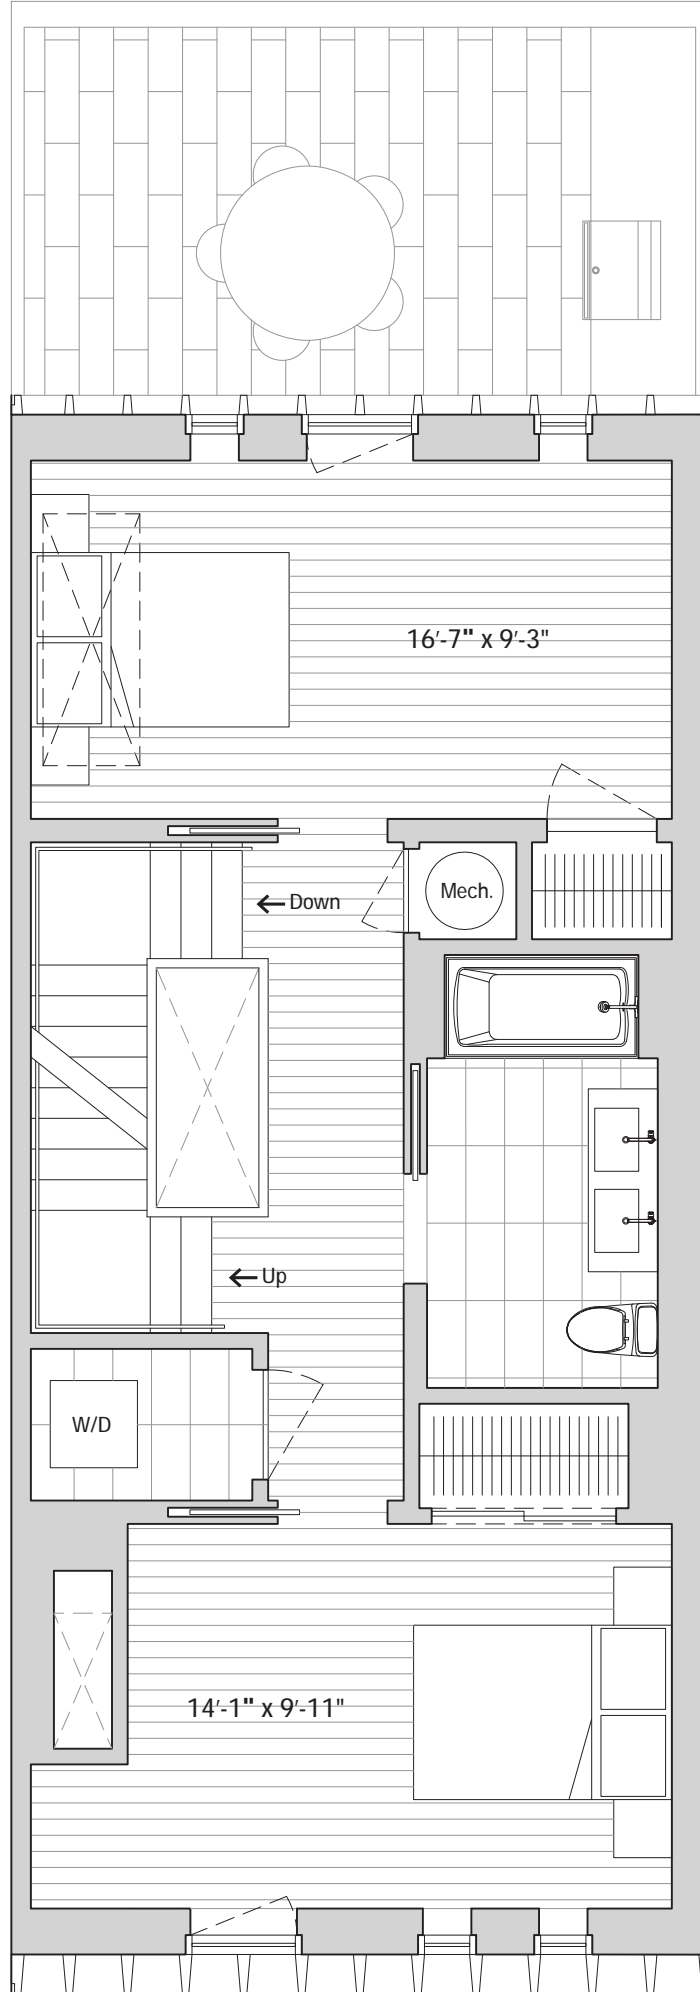

Dumbo Townhouses

Water & Pearl
175 Water Street
Fourth Floor

3049 SF
664 EXT SF
496 GARAGE SF