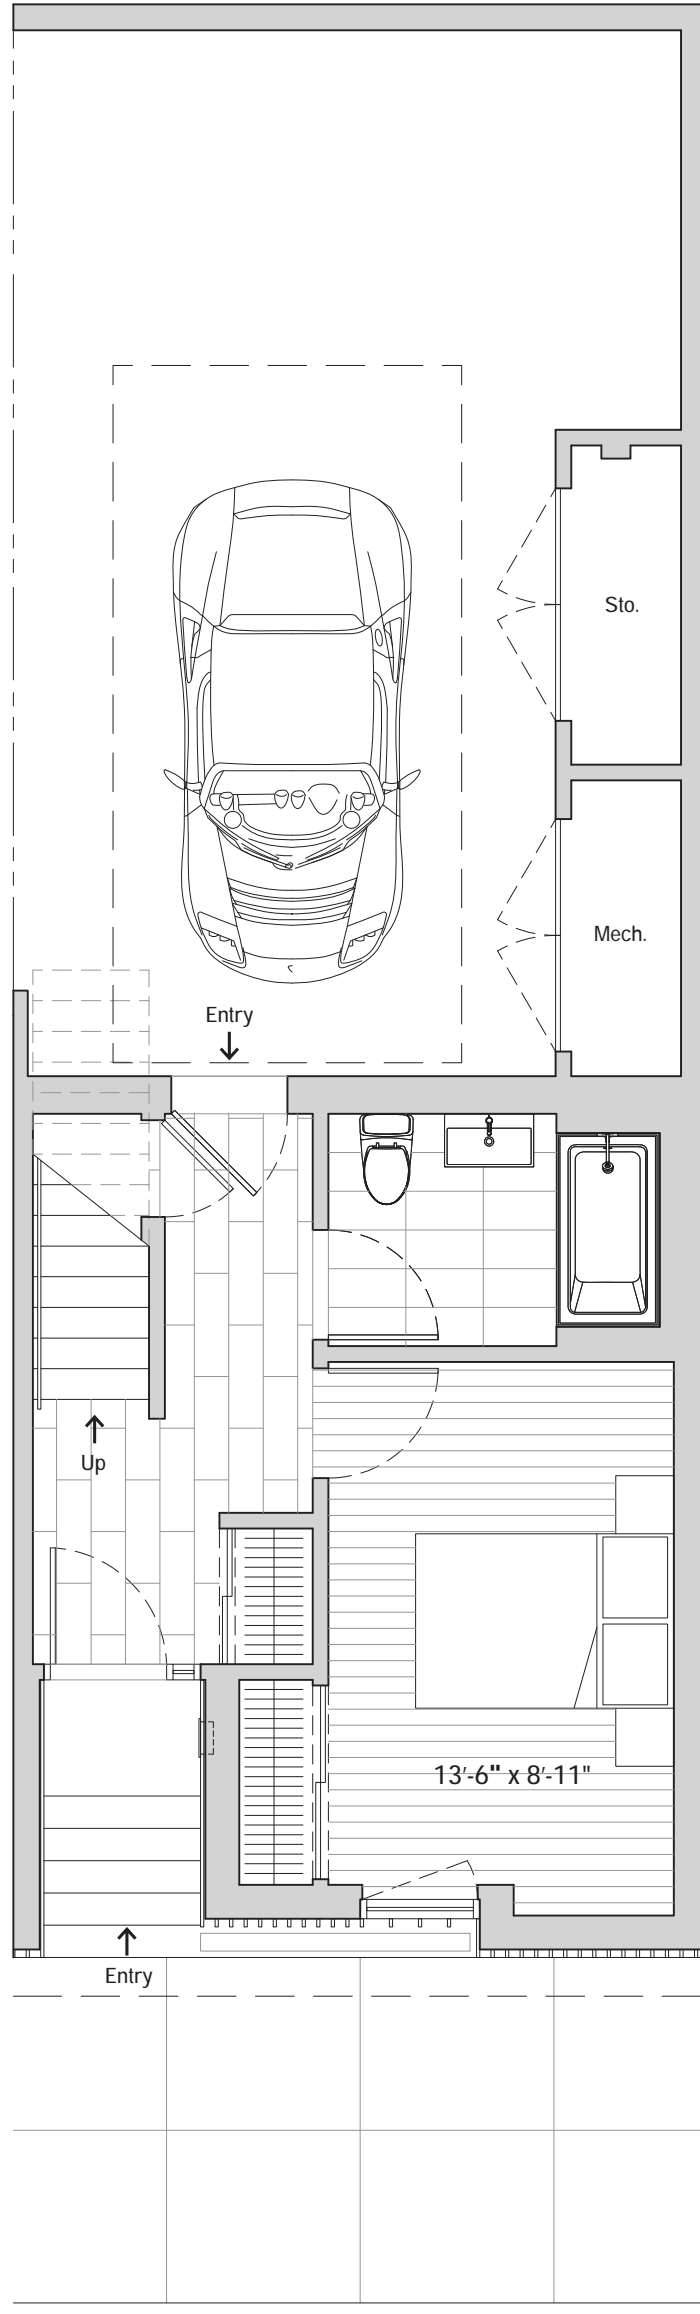

Dumbo Townhouses

Water & Pearl
175 Water Street
Ground Floor

3049 SF
664 EXT SF
496 GARAGE SF

Key Plan

Water Street