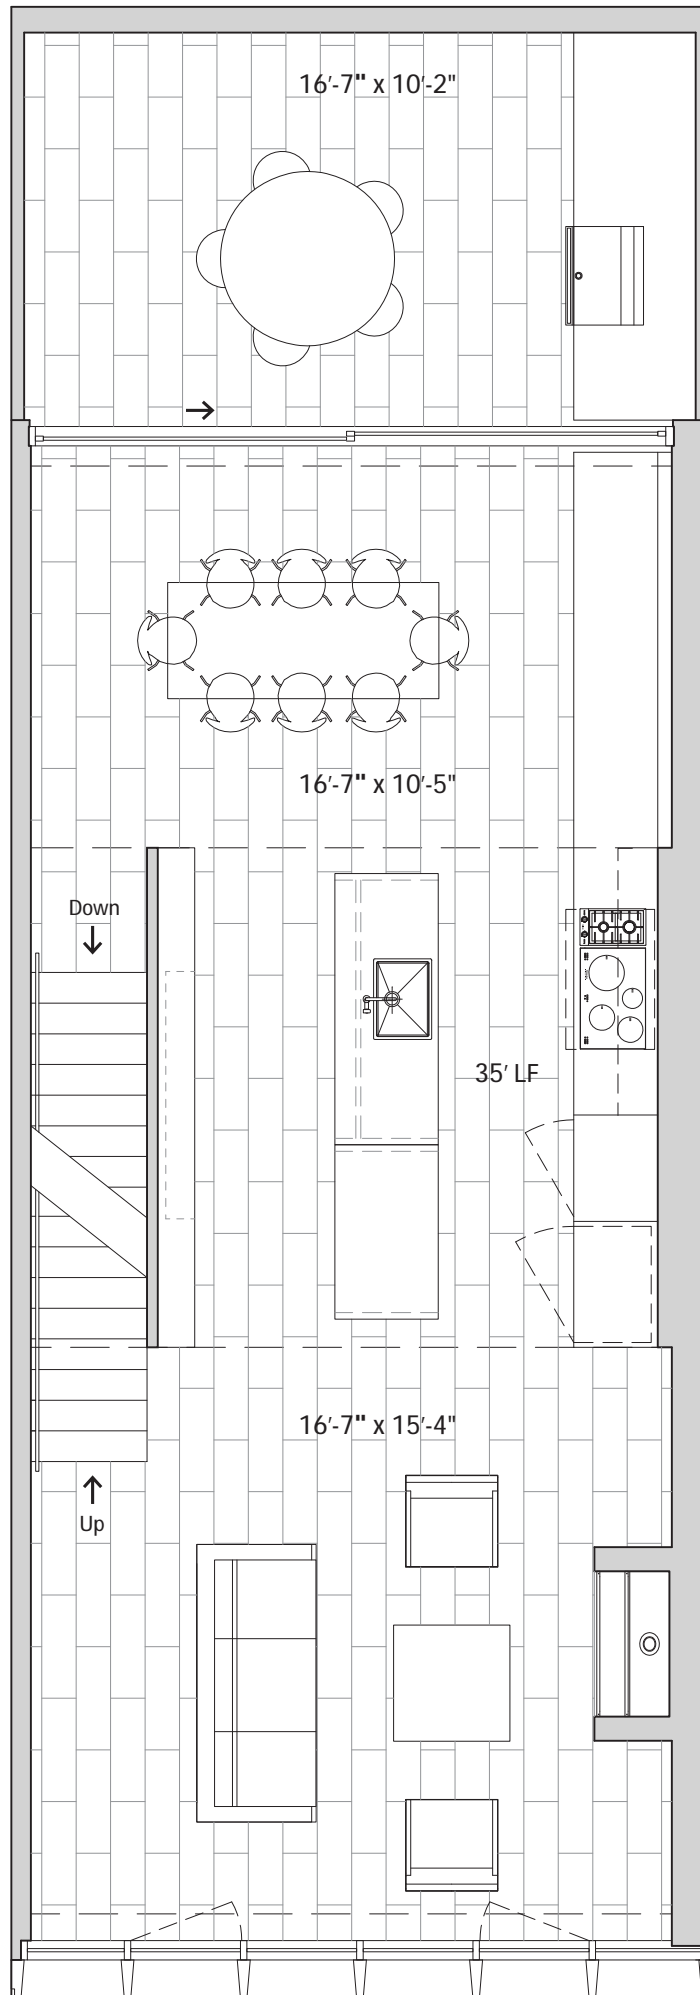

Dumbo Townhouses

Water & Pearl
175 Water Street
Parlor Floor

3049 SF
664 EXT SF
496 GARAGE SF

Key Plan