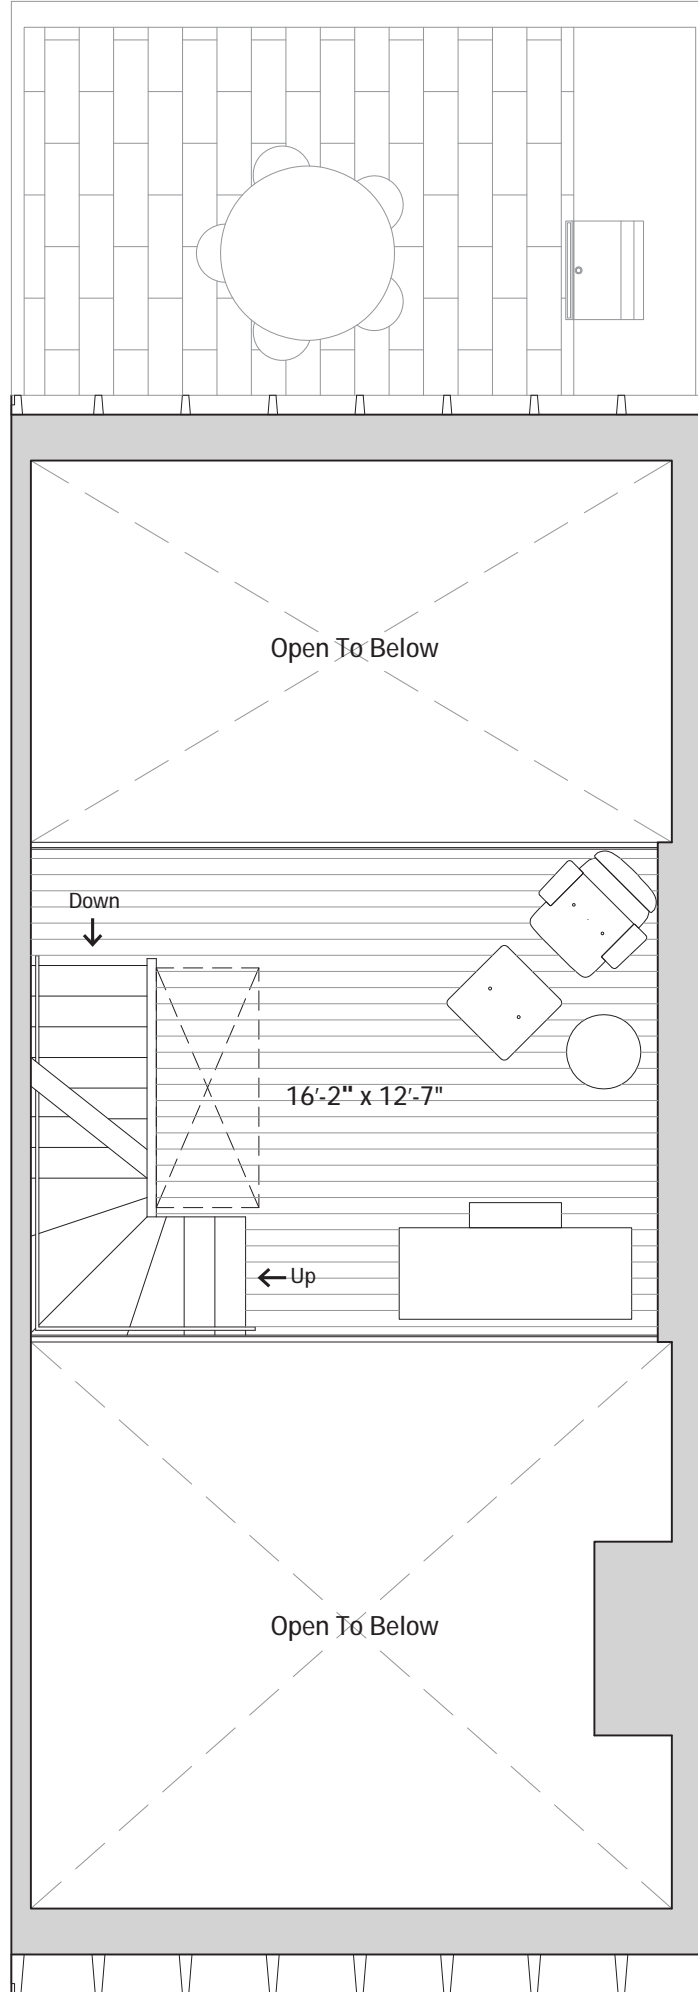

Dumbo Townhouses

Water & Pearl
175 Water Street
Mezzanine

3049 SF
664 EXT SF
496 GARAGE SF